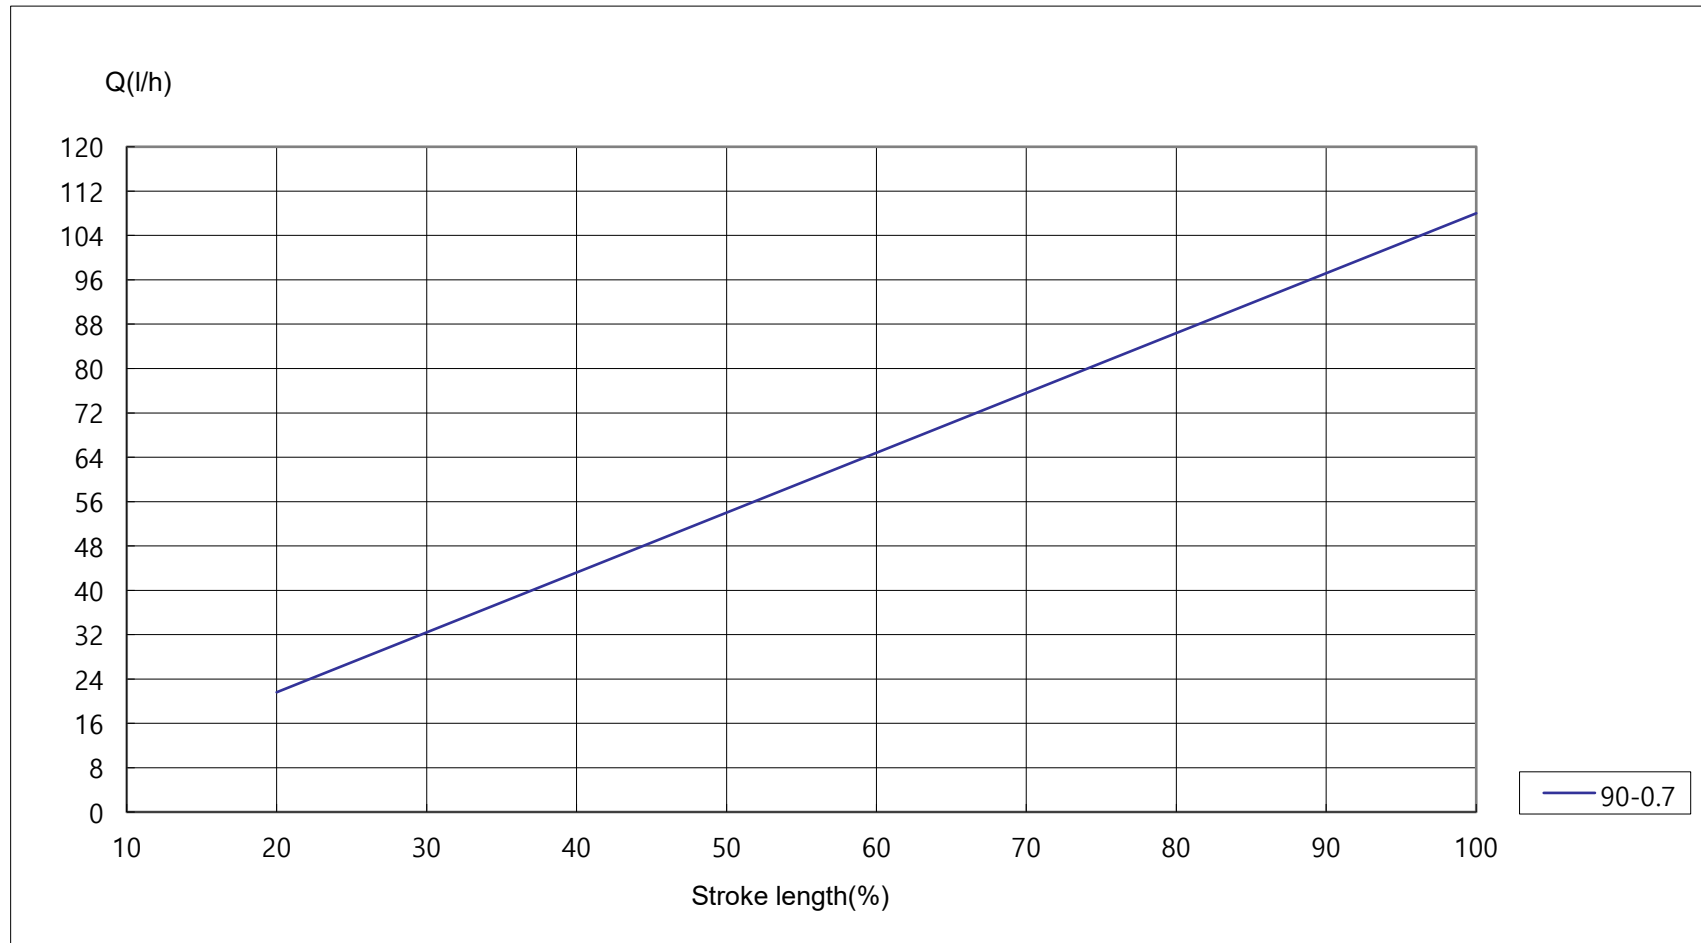

Ligao Korea

Model Name GM 10/1.2
Flow 12 L/hr (at max. backpressure 12 bar)
Test pressure 12 bar

Ligao Korea

Model Name **GM 25/1.0**
Flow 30 L/hr (at max. backpressure 10 bar)
Test pressure 10 bar

Ligao Korea

Model Name GM 50/1.0
Flow 60 L/hr (at max. backpressure 10 bar)
Test pressure 2 bar

Ligao Korea

Model Name GM 90/0.7
Flow 108 L/hr (at max. backpressure 7 bar)
Test pressure 7 bar

Ligao Korea

Model Name GM 120/0.7
Flow 144 L/hr (at max. backpressure 7 bar)
Test pressure 7 bar

Ligao Korea

Model Name **GM 170/0.7**
Flow 204 L/hr (at max. backpressure 7 bar)
Test pressure 7 bar

Ligao Korea

Model Name GM 240/0.5
Flow 288 L/hr (at max. backpressure 5bar)
Test pressure 5 bar

Ligao Korea