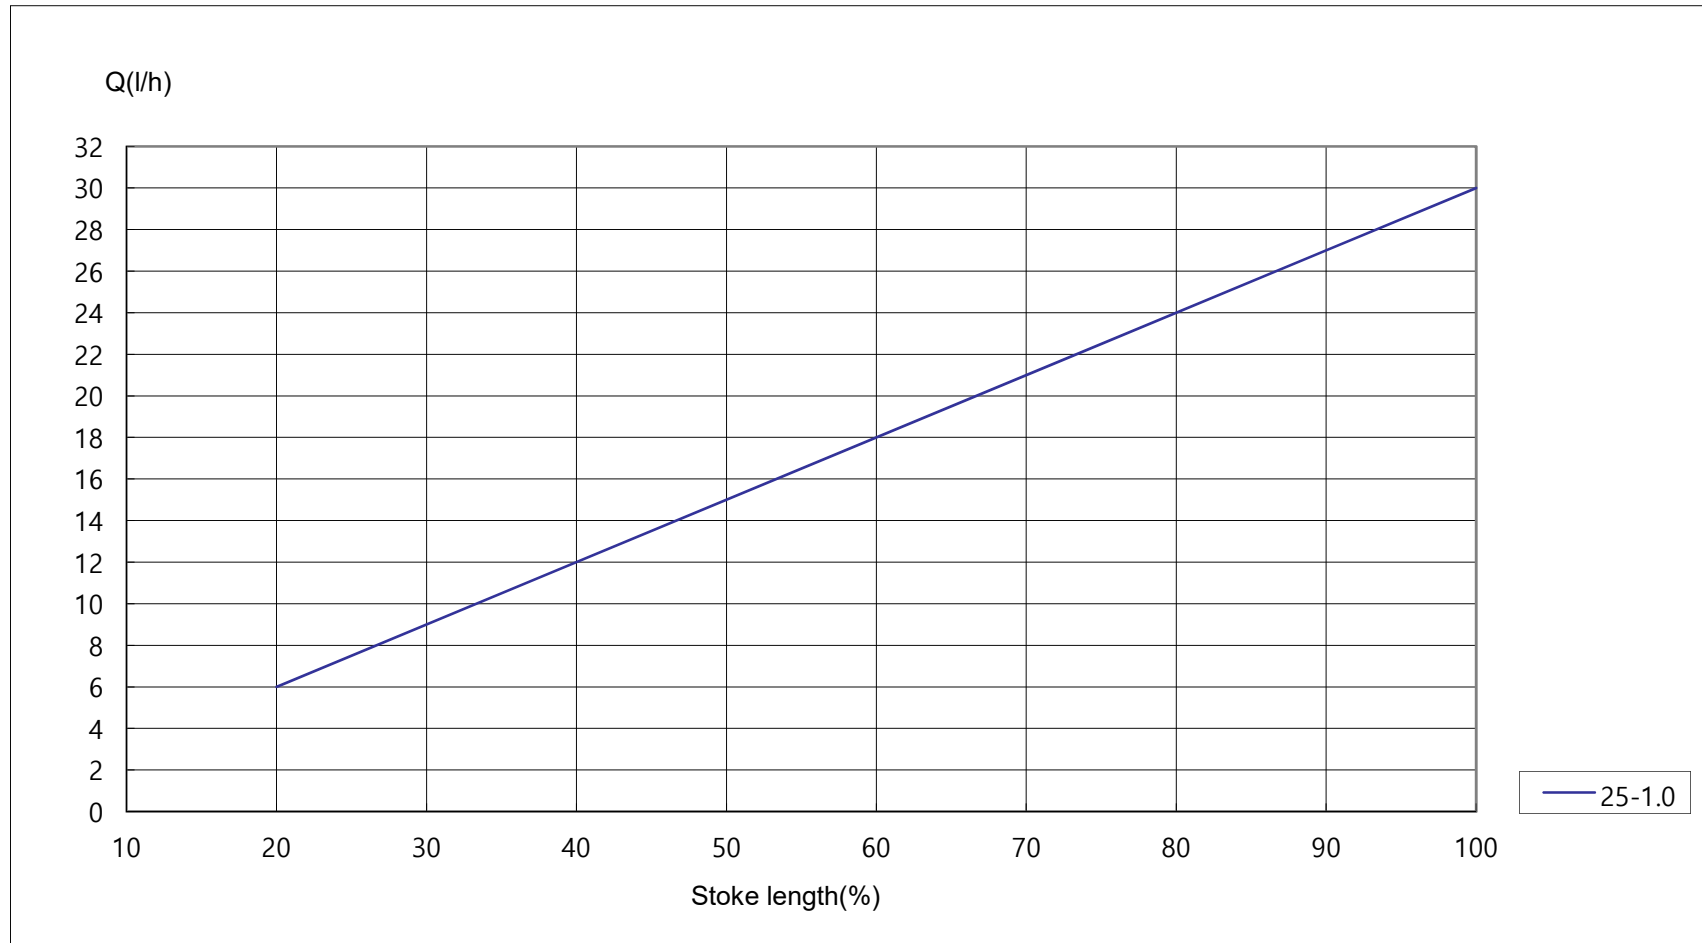

Ligao Korea

Model Name GM 10/1.2
Flow 12 L/hr (at max. backpressure 12 bar)
Test pressure 12 bar

Ligao Korea

Model Name **GM 25/1.0**
Flow 30 L/hr (at max. backpressure 10 bar)
Test pressure 10 bar

Ligao Korea

Model Name GM 50/1.0
Flow 60 L/hr (at max. backpressure 10 bar)
Test pressure 2 bar

Ligao Korea

Model Name GM 90/0.7
Flow 108 L/hr (at max. backpressure 7 bar)
Test pressure 7 bar

Ligao Korea

Model Name GM 120/0.7
Flow 144 L/hr (at max. backpressure 7 bar)
Test pressure 7 bar

Ligao Korea

Model Name **GM 170/0.7**
Flow 204 L/hr (at max. backpressure 7 bar)
Test pressure 7 bar

Ligao Korea

Model Name GM 240/0.5
Flow 288 L/hr (at max. backpressure 5bar)
Test pressure 5 bar

Ligao Korea