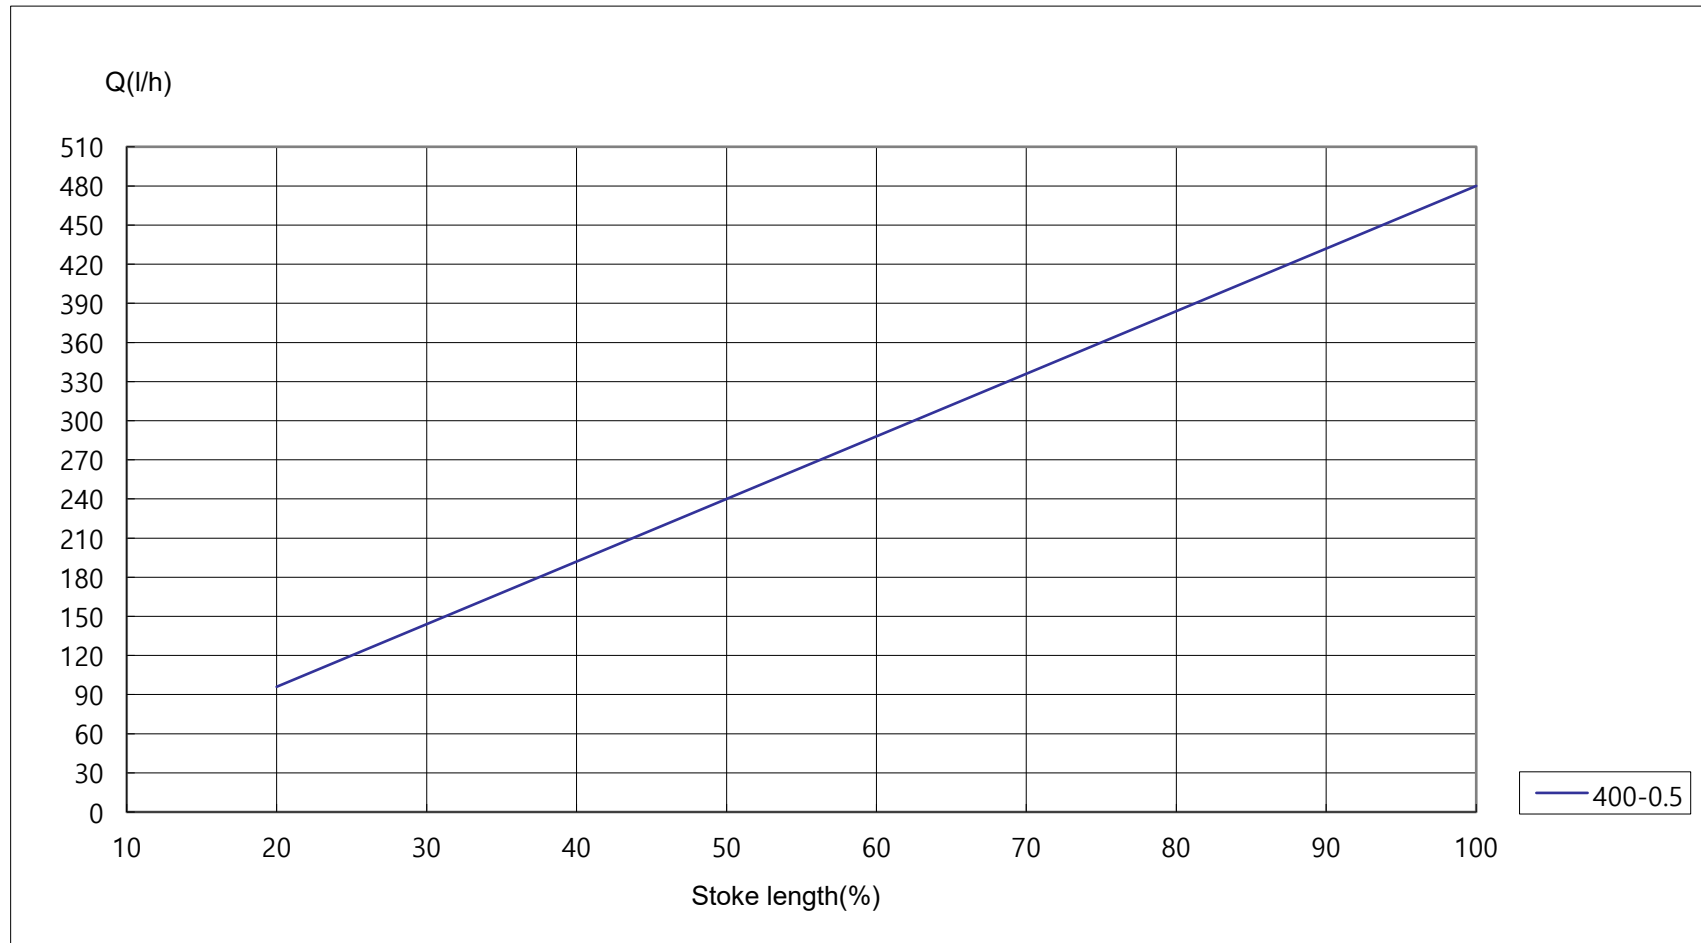

Ligao Korea

Model Name GM 400/0.5
Flow 480 L/hr (at max. backpressure 5bar)
Test pressure 5 bar