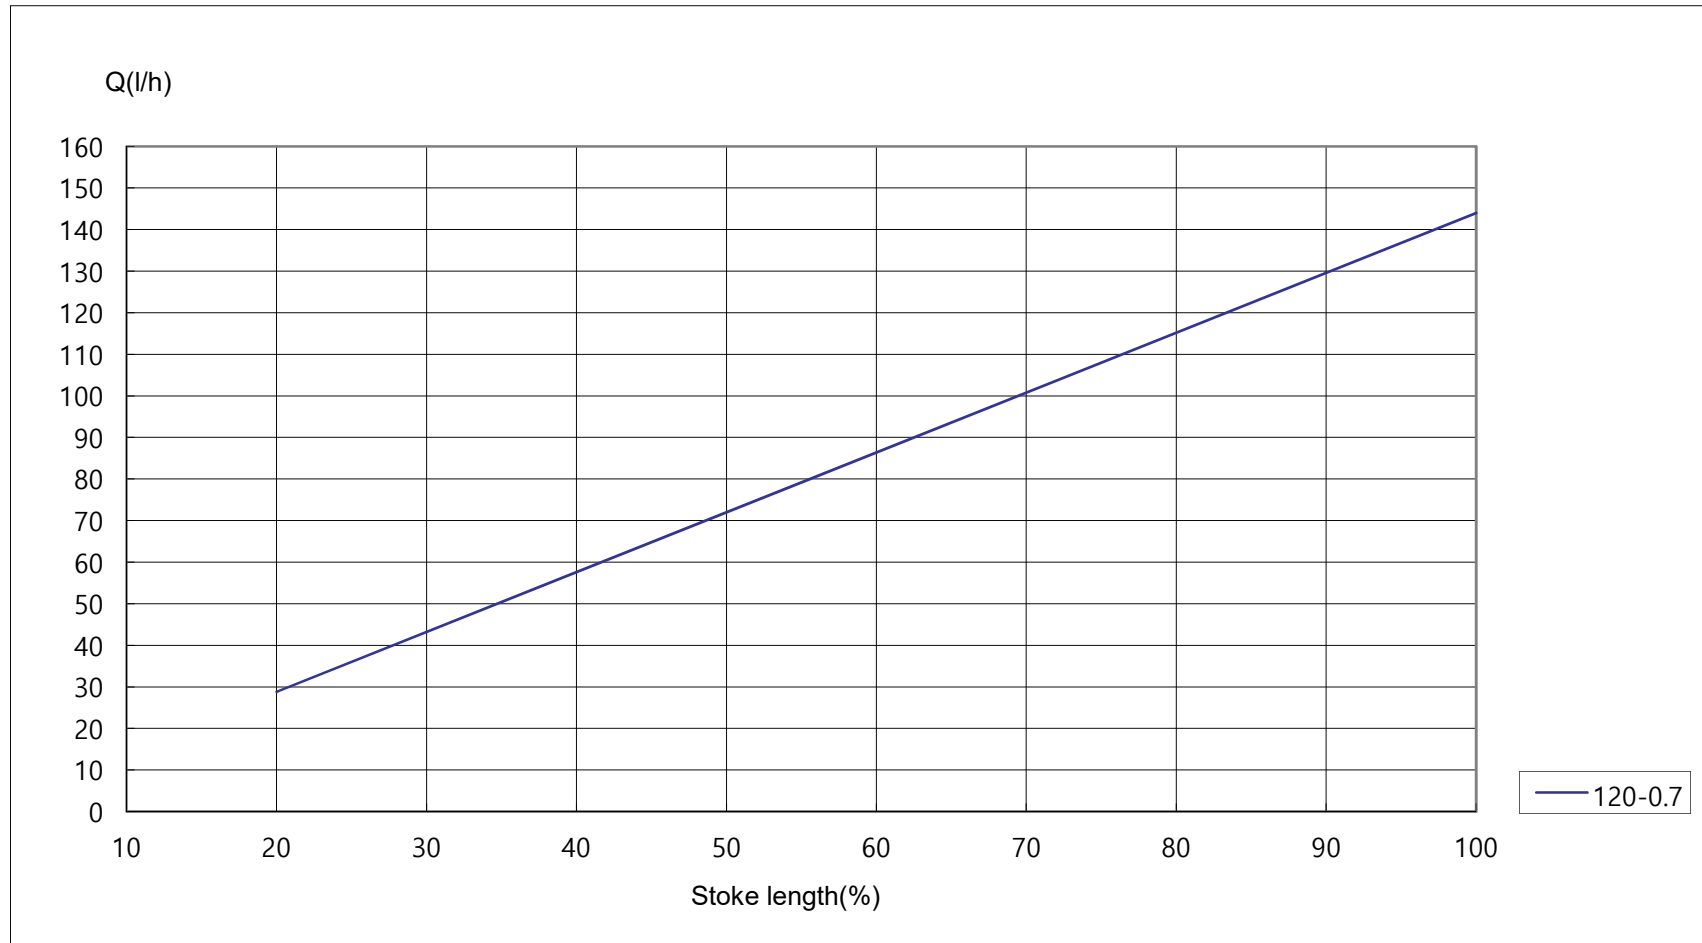

Ligao Korea

Model Name GM 10/1.2
Flow 12 L/hr (at max. backpressure 12 bar)
Test pressure 12 bar

Ligao Korea

Model Name **GM 25/1.0**
Flow 30 L/hr (at max. backpressure 10 bar)
Test pressure 10 bar

Ligao Korea

Model Name GM 50/1.0
Flow 60 L/hr (at max. backpressure 10 bar)
Test pressure 2 bar

Ligao Korea

Model Name GM 90/0.7
Flow 108 L/hr (at max. backpressure 7 bar)
Test pressure 7 bar

Ligao Korea

Model Name GM 120/0.7
Flow 144 L/hr (at max. backpressure 7 bar)
Test pressure 7 bar

Ligao Korea

Model Name **GM 170/0.7**
Flow 204 L/hr (at max. backpressure 7 bar)
Test pressure 7 bar

Ligao Korea

Model Name GM 240/0.5
Flow 288 L/hr (at max. backpressure 5bar)
Test pressure 5 bar

Ligao Korea