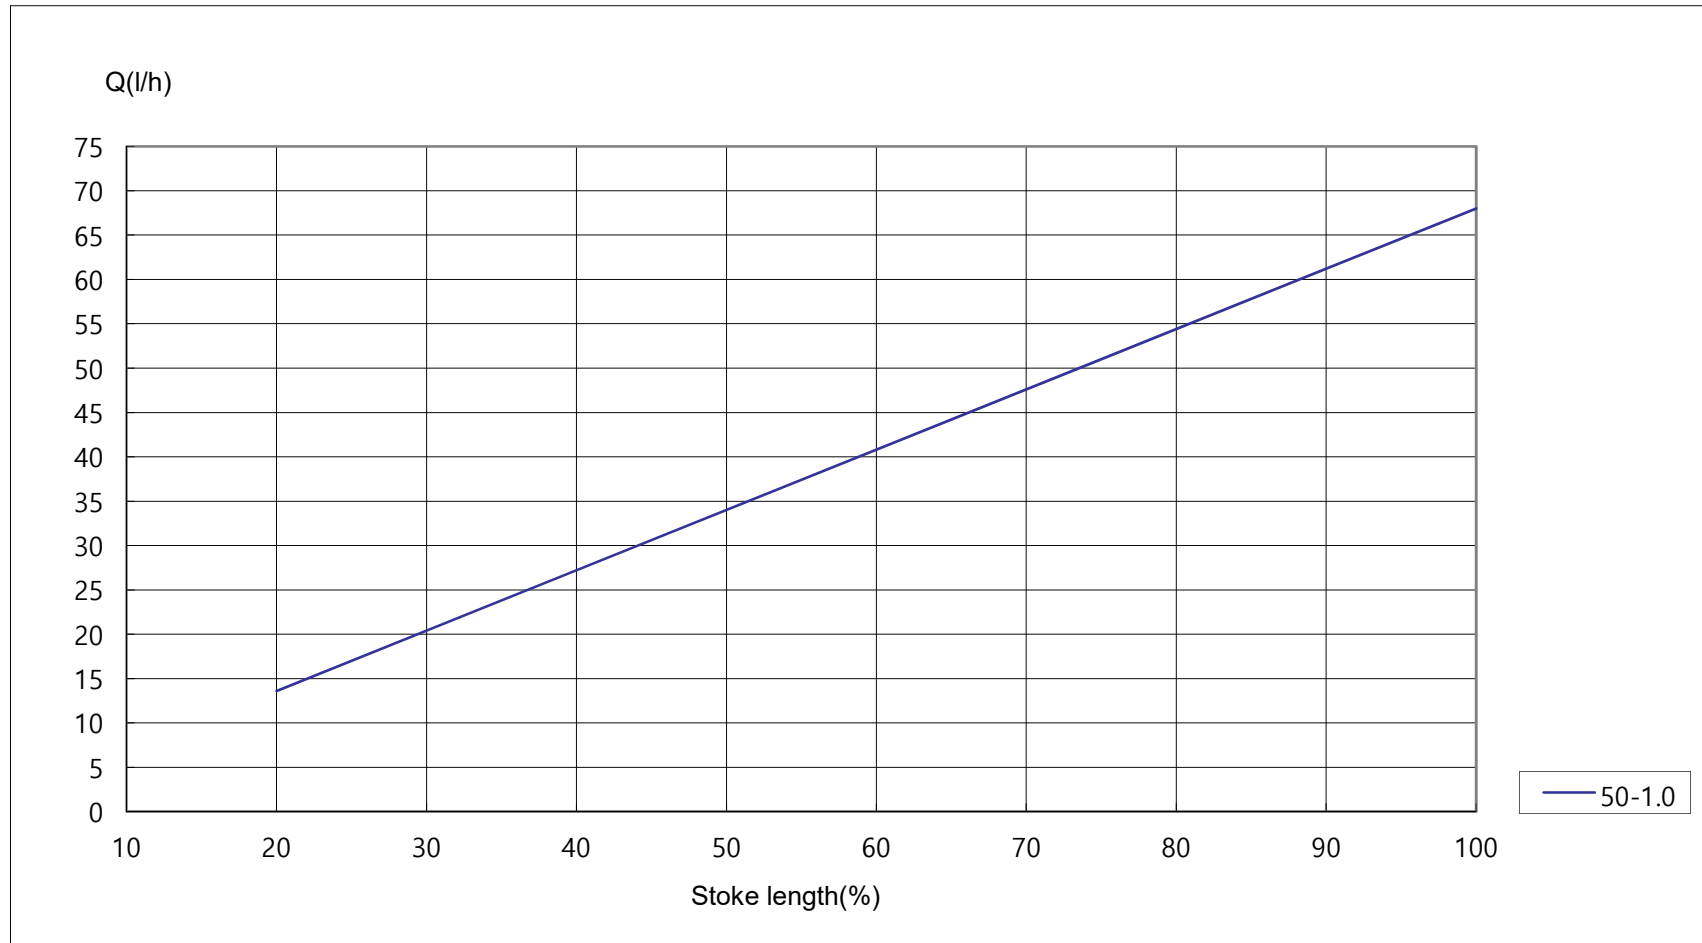

Ligao Korea

Model Name GM 10/1.2
Flow 12 L/hr (at max. backpressure 12 bar)
Test pressure 12 bar

Ligao Korea

Model Name **GM 25/1.0**
Flow 30 L/hr (at max. backpressure 10 bar)
Test pressure 10 bar

Ligao Korea

Model Name GM 50/1.0
Flow 60 L/hr (at max. backpressure 10 bar)
Test pressure 2 bar

Ligao Korea

Model Name GM 90/0.7
Flow 108 L/hr (at max. backpressure 7 bar)
Test pressure 7 bar

Ligao Korea

Model Name GM 120/0.7
Flow 144 L/hr (at max. backpressure 7 bar)
Test pressure 7 bar

Ligao Korea

Model Name **GM 170/0.7**
Flow 204 L/hr (at max. backpressure 7 bar)
Test pressure 7 bar

Ligao Korea

Model Name GM 240/0.5
Flow 288 L/hr (at max. backpressure 5bar)
Test pressure 5 bar

Ligao Korea