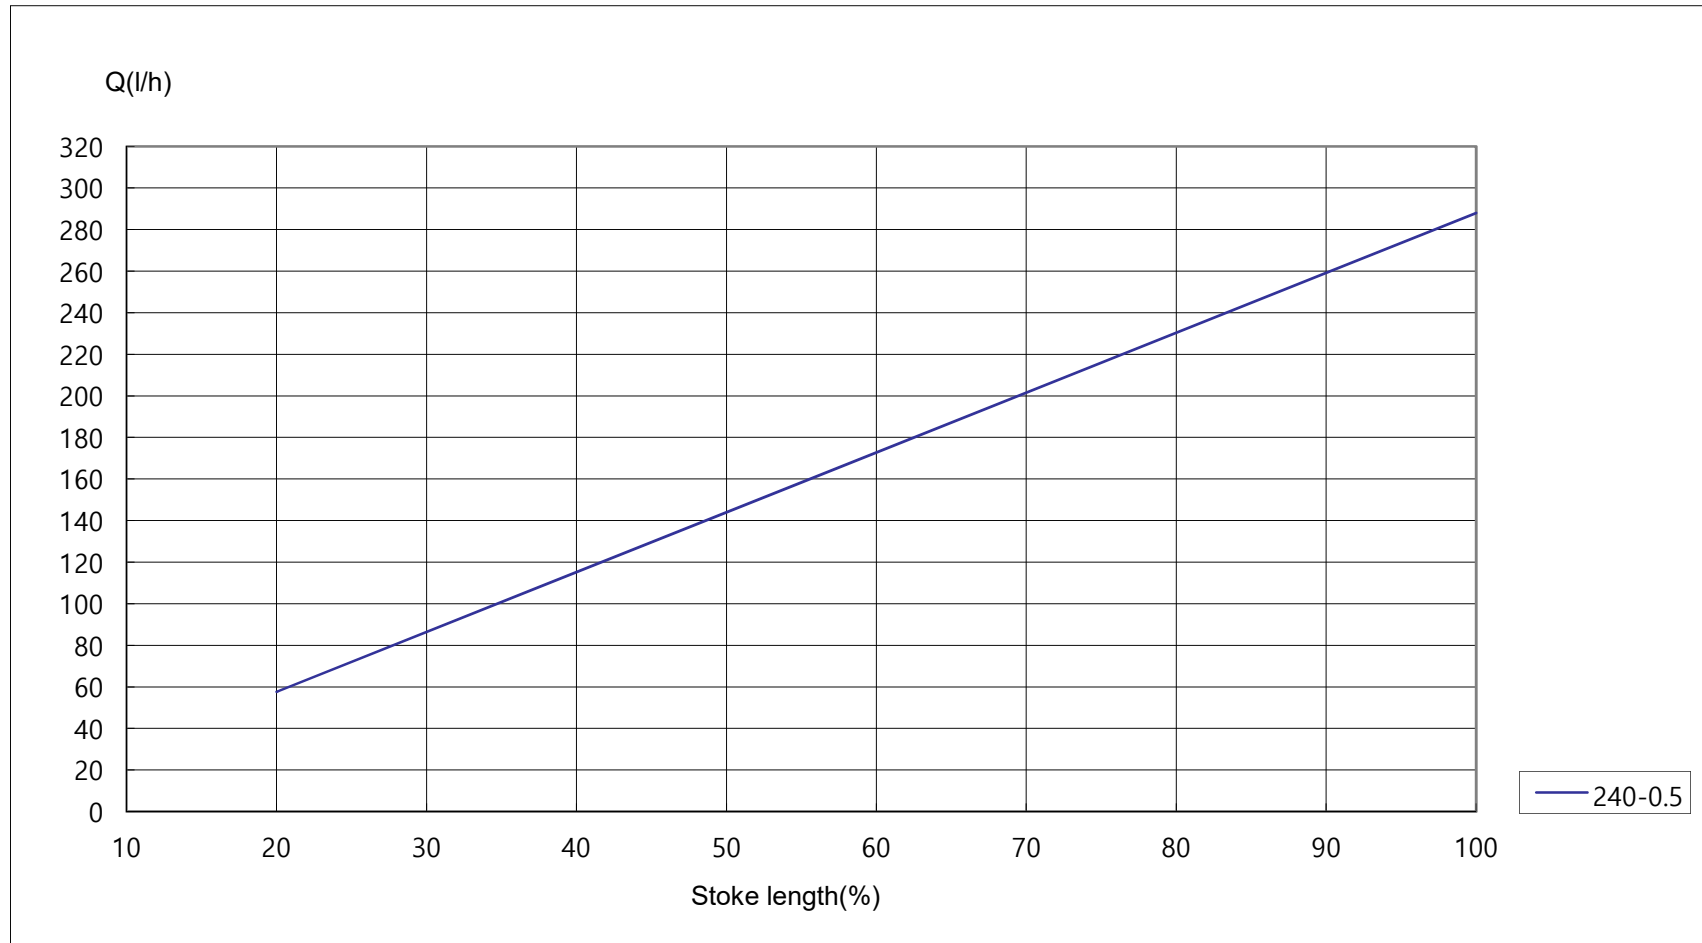

Ligao Korea

Model Name GM 10/1.2
Flow 12 L/hr (at max. backpressure 12 bar)
Test pressure 12 bar

Ligao Korea

Model Name **GM 25/1.0**
Flow 30 L/hr (at max. backpressure 10 bar)
Test pressure 10 bar

Ligao Korea

Model Name GM 50/1.0
Flow 60 L/hr (at max. backpressure 10 bar)
Test pressure 2 bar

Ligao Korea

Model Name GM 90/0.7
Flow 108 L/hr (at max. backpressure 7 bar)
Test pressure 7 bar

Ligao Korea

Model Name GM 120/0.7
Flow 144 L/hr (at max. backpressure 7 bar)
Test pressure 7 bar

Ligao Korea

Model Name **GM 170/0.7**
Flow 204 L/hr (at max. backpressure 7 bar)
Test pressure 7 bar

Ligao Korea

Model Name GM 240/0.5
Flow 288 L/hr (at max. backpressure 5bar)
Test pressure 5 bar

Ligao Korea