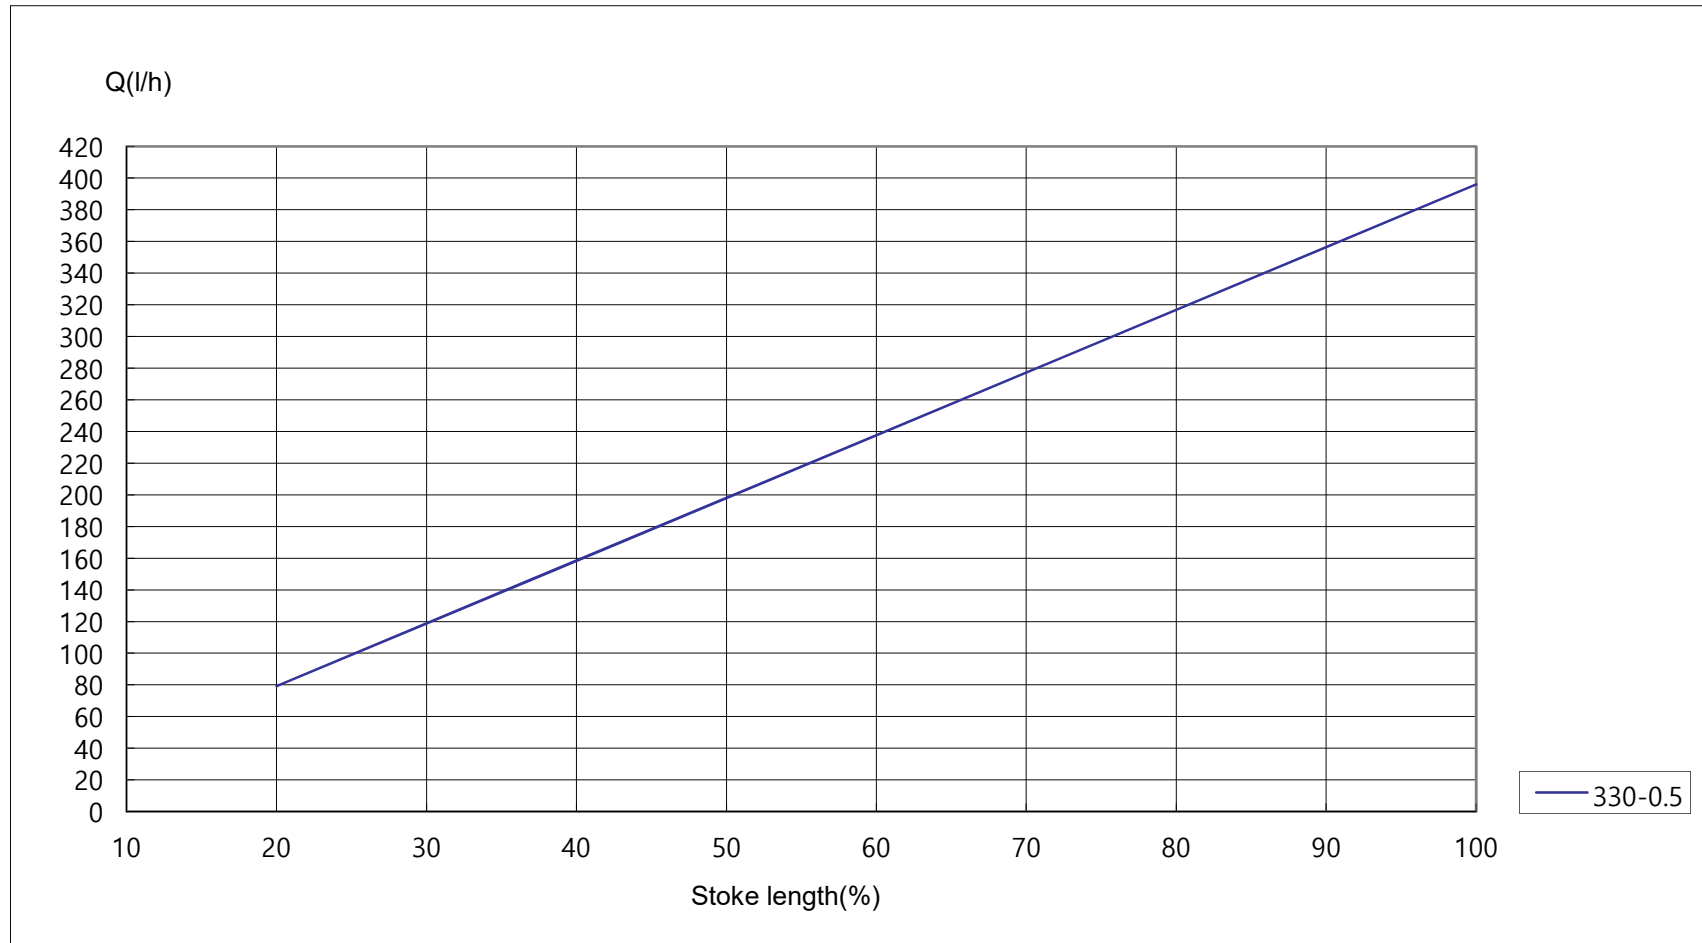

Ligao Korea

Model Name GM 330/0.5
Flow 396 L/hr (at max. backpressure 5bar)
Test pressure 5 bar