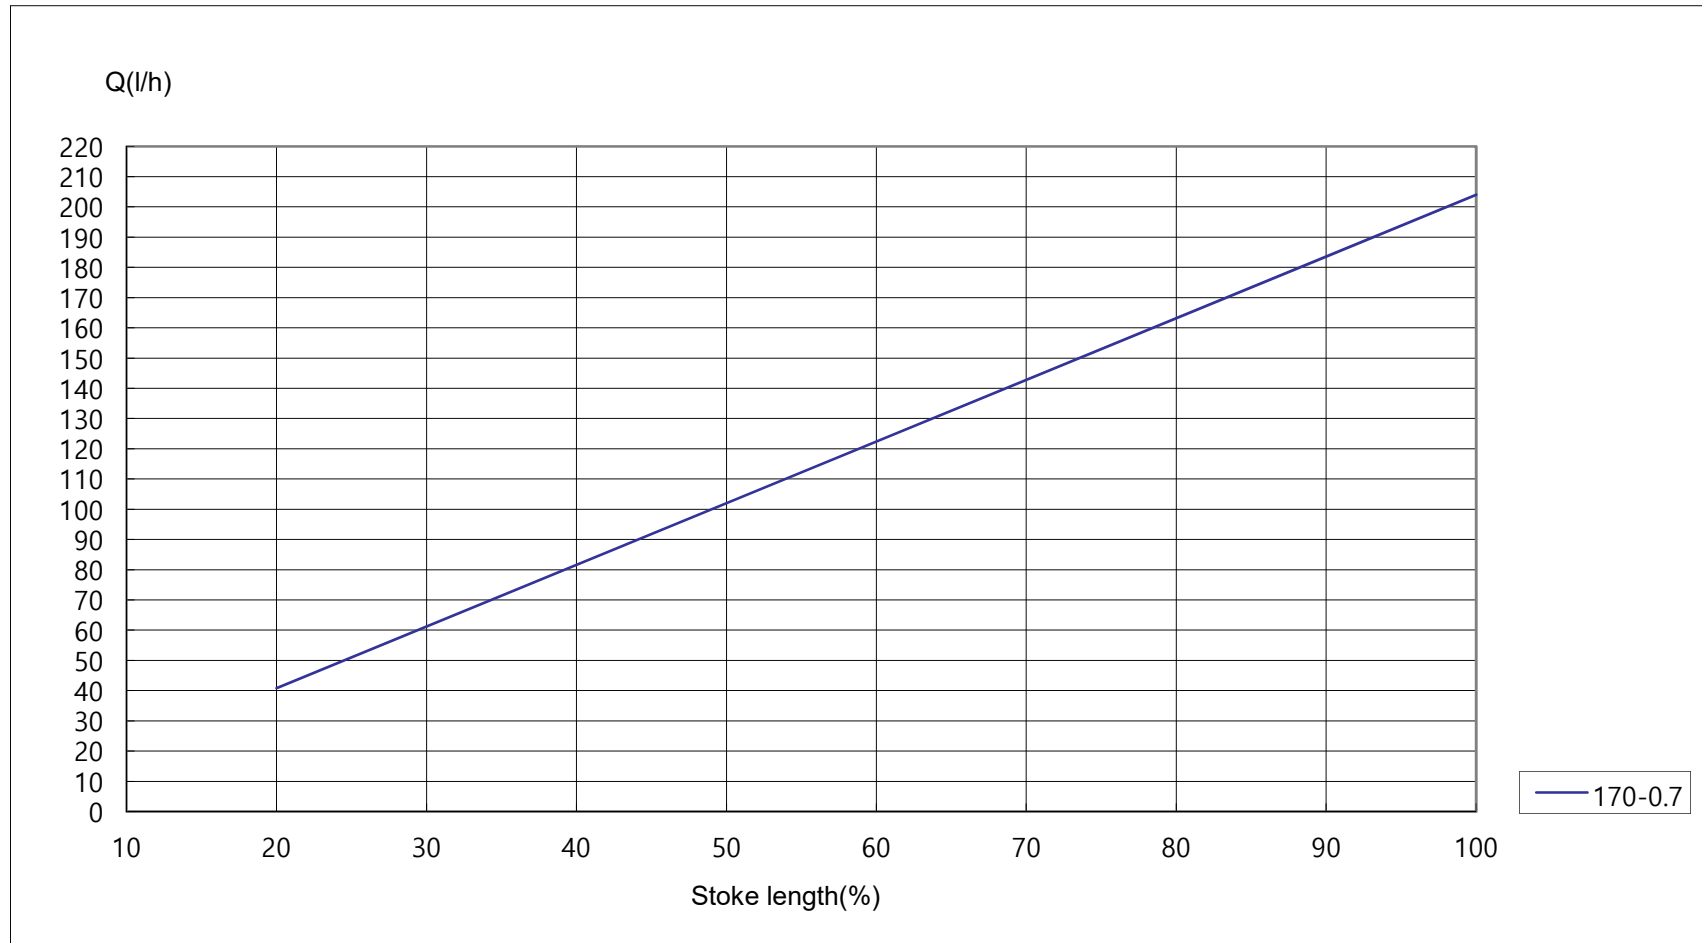

Ligao Korea

Model Name GM 10/1.2
Flow 12 L/hr (at max. backpressure 12 bar)
Test pressure 12 bar

Ligao Korea

Model Name **GM 25/1.0**
Flow 30 L/hr (at max. backpressure 10 bar)
Test pressure 10 bar

Ligao Korea

Model Name GM 50/1.0
Flow 60 L/hr (at max. backpressure 10 bar)
Test pressure 2 bar

Ligao Korea

Model Name GM 90/0.7
Flow 108 L/hr (at max. backpressure 7 bar)
Test pressure 7 bar

Ligao Korea

Model Name GM 120/0.7
Flow 144 L/hr (at max. backpressure 7 bar)
Test pressure 7 bar

Ligao Korea

Model Name **GM 170/0.7**
Flow 204 L/hr (at max. backpressure 7 bar)
Test pressure 7 bar

Ligao Korea

Model Name GM 240/0.5
Flow 288 L/hr (at max. backpressure 5bar)
Test pressure 5 bar

Ligao Korea