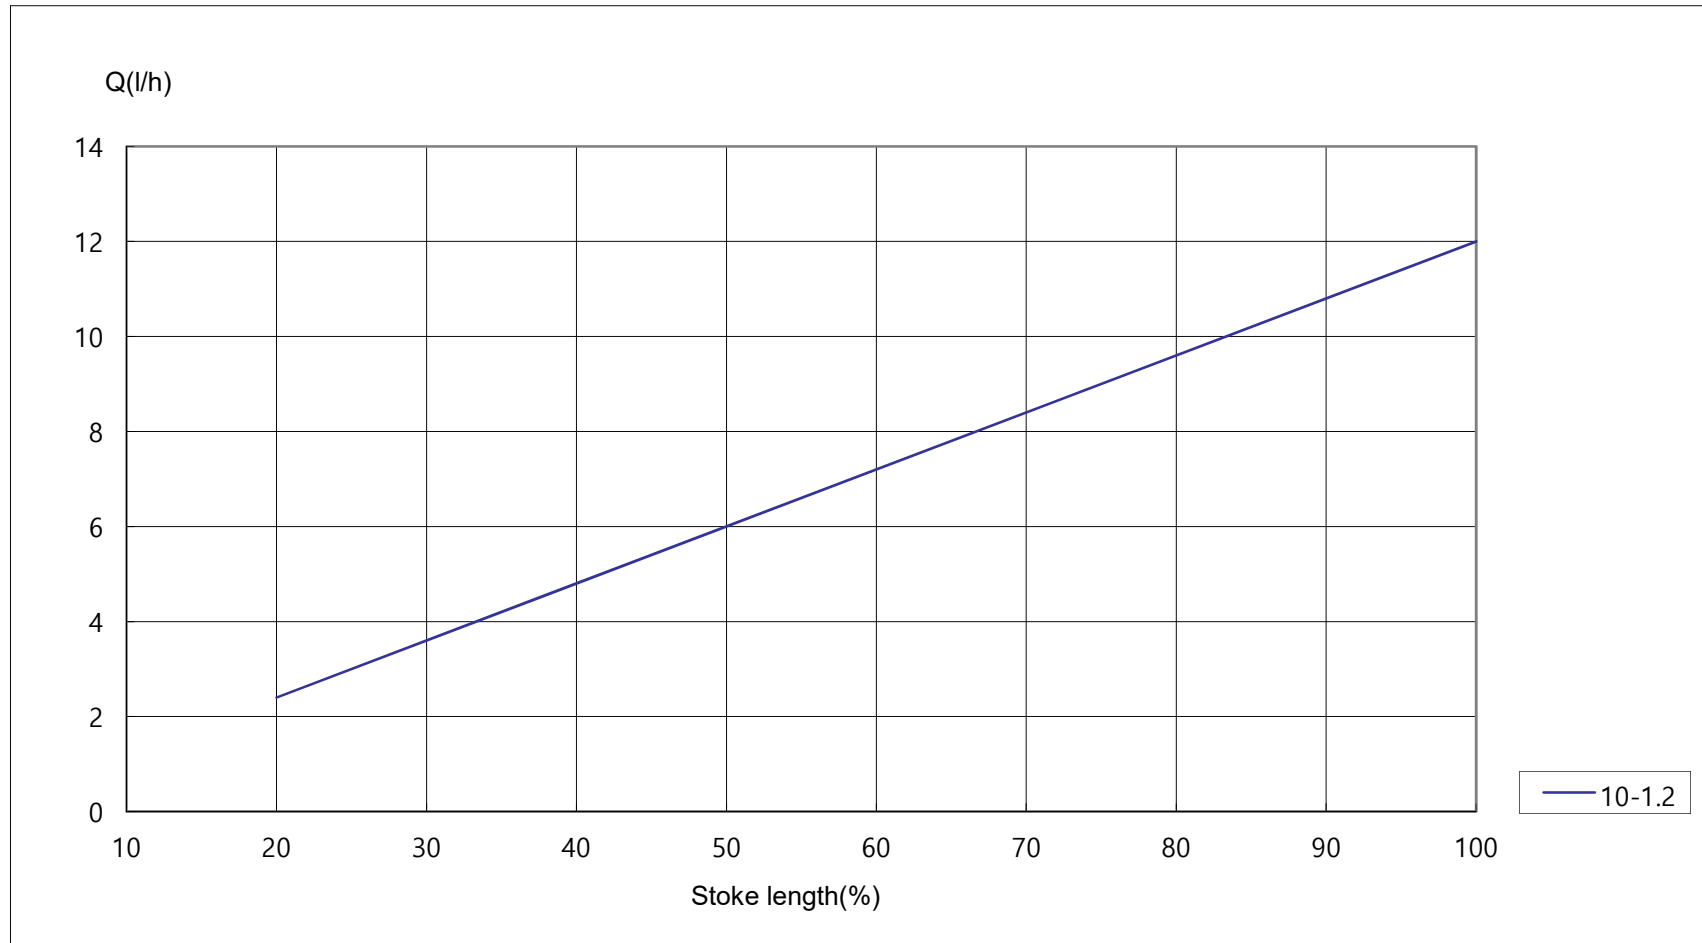

Ligao Korea

Model Name GM 10/1.2
Flow 12 L/hr (at max. backpressure 12 bar)
Test pressure 12 bar

Ligao Korea

Model Name **GM 25/1.0**
Flow 30 L/hr (at max. backpressure 10 bar)
Test pressure 10 bar

Ligao Korea

Model Name GM 50/1.0
Flow 60 L/hr (at max. backpressure 10 bar)
Test pressure 2 bar

Ligao Korea

Model Name GM 90/0.7
Flow 108 L/hr (at max. backpressure 7 bar)
Test pressure 7 bar

Ligao Korea

Model Name GM 120/0.7
Flow 144 L/hr (at max. backpressure 7 bar)
Test pressure 7 bar

Ligao Korea

Model Name **GM 170/0.7**
Flow 204 L/hr (at max. backpressure 7 bar)
Test pressure 7 bar

Ligao Korea

Model Name GM 240/0.5
Flow 288 L/hr (at max. backpressure 5bar)
Test pressure 5 bar

Ligao Korea